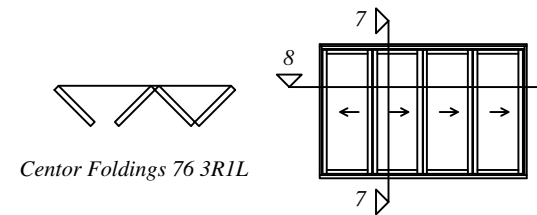

8-8

Centor Foldings 76 3R1L

Piezīmes /
notes:

Arbo Windows, SIA

Reg.No. 50103451301
Address: 32 Kustes dambis,
Ventspils,
Latvia, LV3601