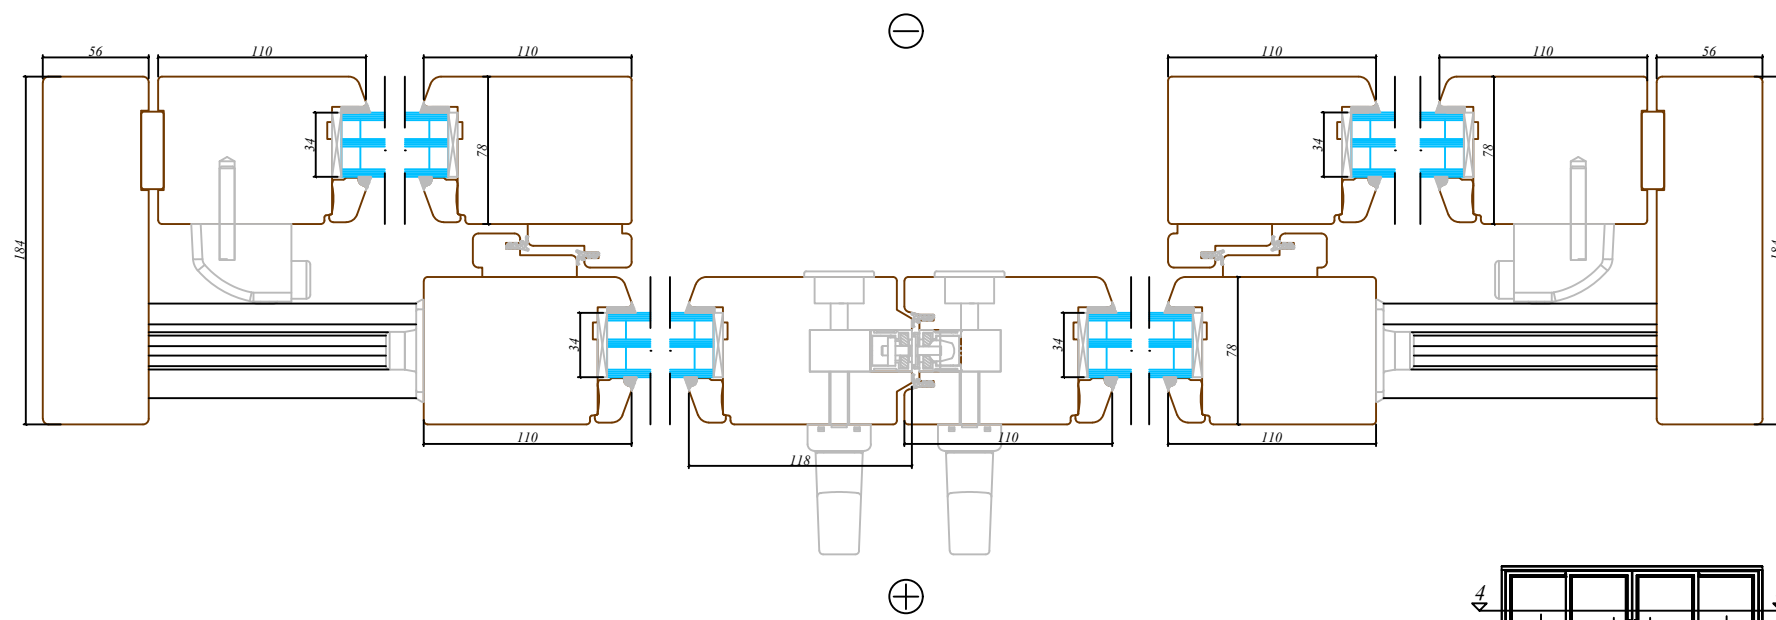

4-4

Piezīmes /
notes:

Arbo Windows, SIA

Reg.No. 50103451301
Address: 32 Kustes dambis,
Ventspils,
Latvia, LV3601

Skats / View:	-
Vēršanās virziens / Opening:	-
Projekts / Project:	-
Profilu sistēma / Profile system:	GU IV78
Objekts / Object:	-

Revīzijas saraksts / Revision list

01	-	Datums: Date:	-
02	-	Datums: Date:	-
Izstrādāja: Drawn by:	-	Datums: Date:	05.12.2016
Mērogs: Scale:	1:4	Formāts: Sheet size:	A3
Lapa: Sheet:	-