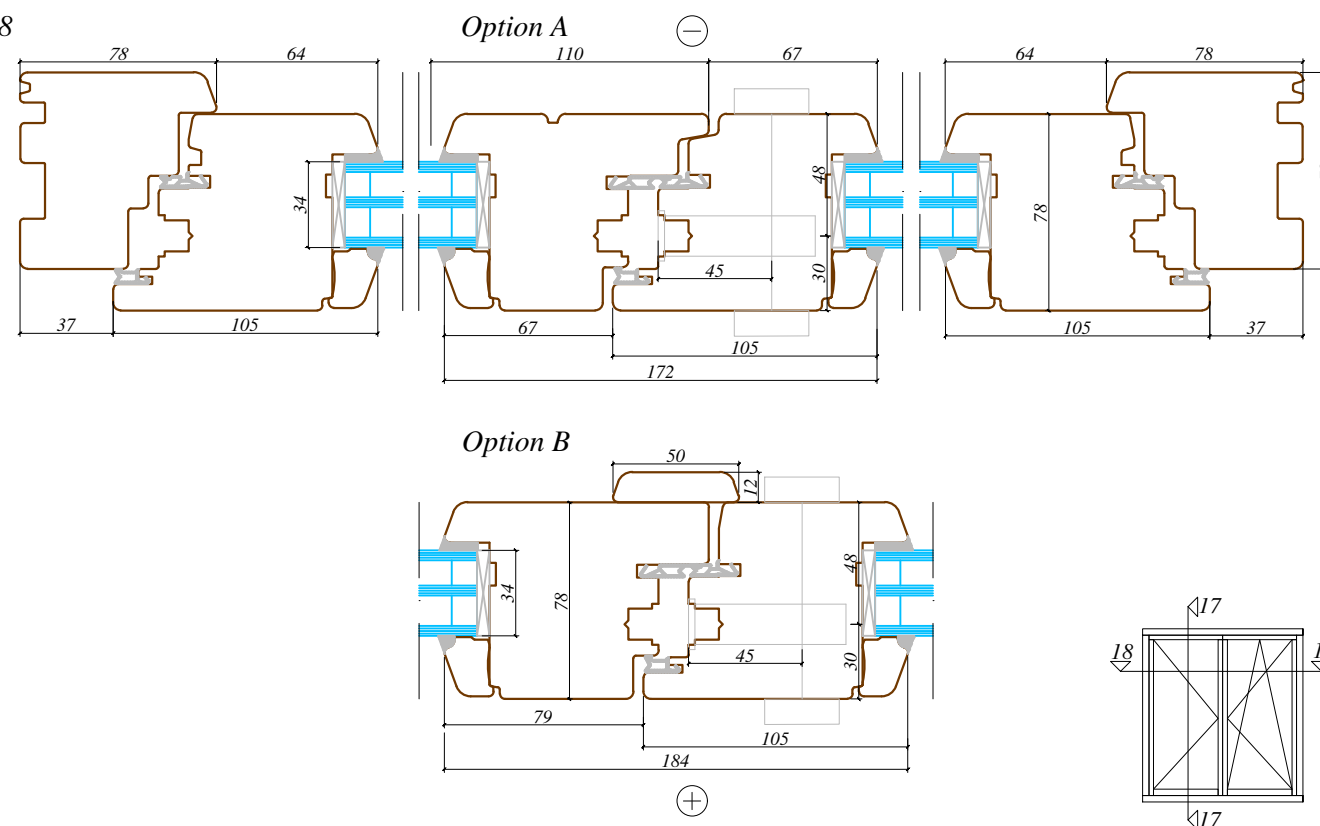

17-17

18-18

Piezīmes /
notes:

Arbo Windows, SIA

Reg.No. 50103451301
Address: 32 Kustes dambis,
Ventspils,
Latvia, LV3601

Skats / View:	-
Vēršanās virziens / Opening:	-
Projekts / Project:	-
Profilu sistēma / Profile system:	IV 78
Objekts / Object:	-

Revīzijas saraksts / Revision list

01	-	Datums: Date:	-
02	-	Datums: Date:	-

Izstrādāja:
Drawn by:

Mērogs: 1:3 Formāts: A3
Scale: Sheet size:

Lapa:
Sheet:

This drawing or the underlying design cannot be copied or used to produce an identical or substantially similar structure, regardless of production method, without Arbo Windows written permission.