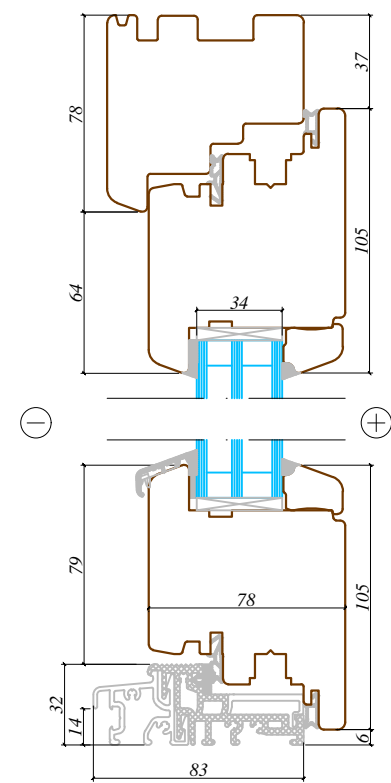

17-17

18-18

Piezīmes /
notes:

Arbo Windows, SIA

Reg.No. 50103451301
Address: 32 Kustes dambis,
Ventspils,
Latvia, LV3601

Skats / View:	-
Vēršanās virziens / Opening:	-
Projekts / Project:	-
Profilu sistēma / Profile system:	IV 78
Objekts / Object:	-

Revīzijas saraksts / Revision list

01	-	Datums: Date:	-
02	-	Datums: Date:	-

Izstrādāja:
Drawn by:

Mērogs: 1:3 Formāts: A3
Scale: Sheet size:

Lapa:
Sheet:

This drawing or the underlying design cannot be copied or used to produce an identical or substantially similar structure, regardless of production method, without Arbo Windows written permission.